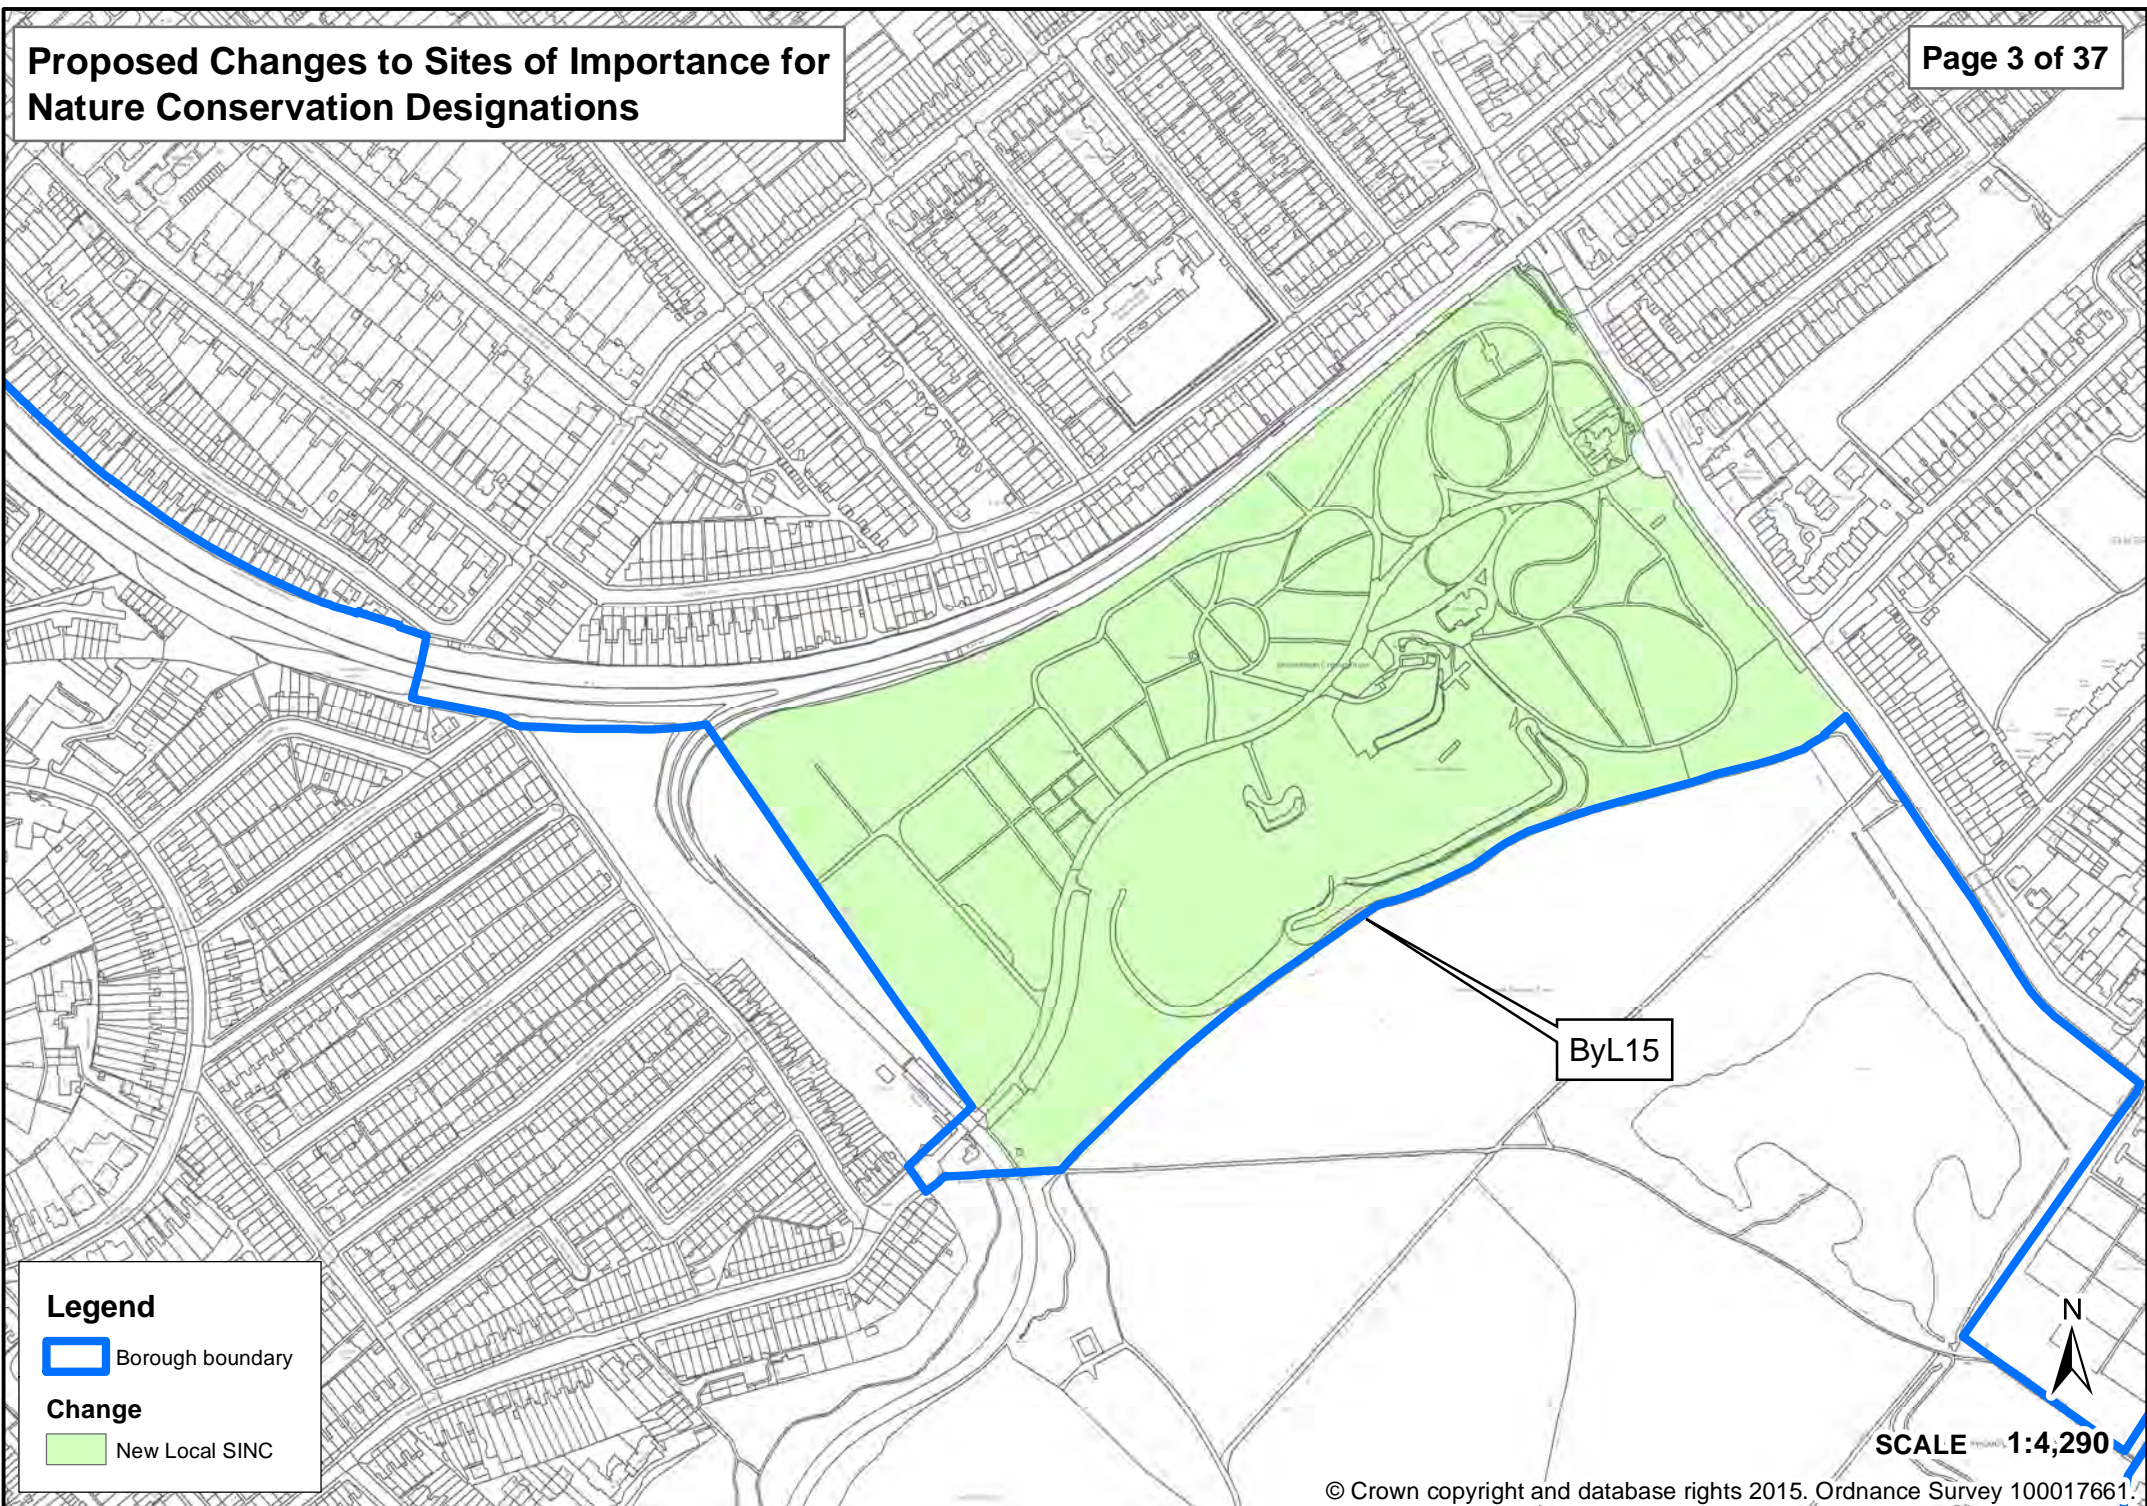

Proposed Changes to Sites of Importance for Nature Conservation Designations

Legend

 Borough boundary

Existing SINC Grade

 Grade I

Change

 Extension to Borough Grade I SINC

SCALE 1:3,850

Proposed Changes to Sites of Importance for Nature Conservation Designations

ByL20

Legend

-  Borough boundary
- Change**
-  New Local SINC

Proposed Changes to Sites of Importance for Nature Conservation Designations

Legend

 Borough boundary

Change

 New Local SINIC

ByL15

N

SCALE 1:4,290