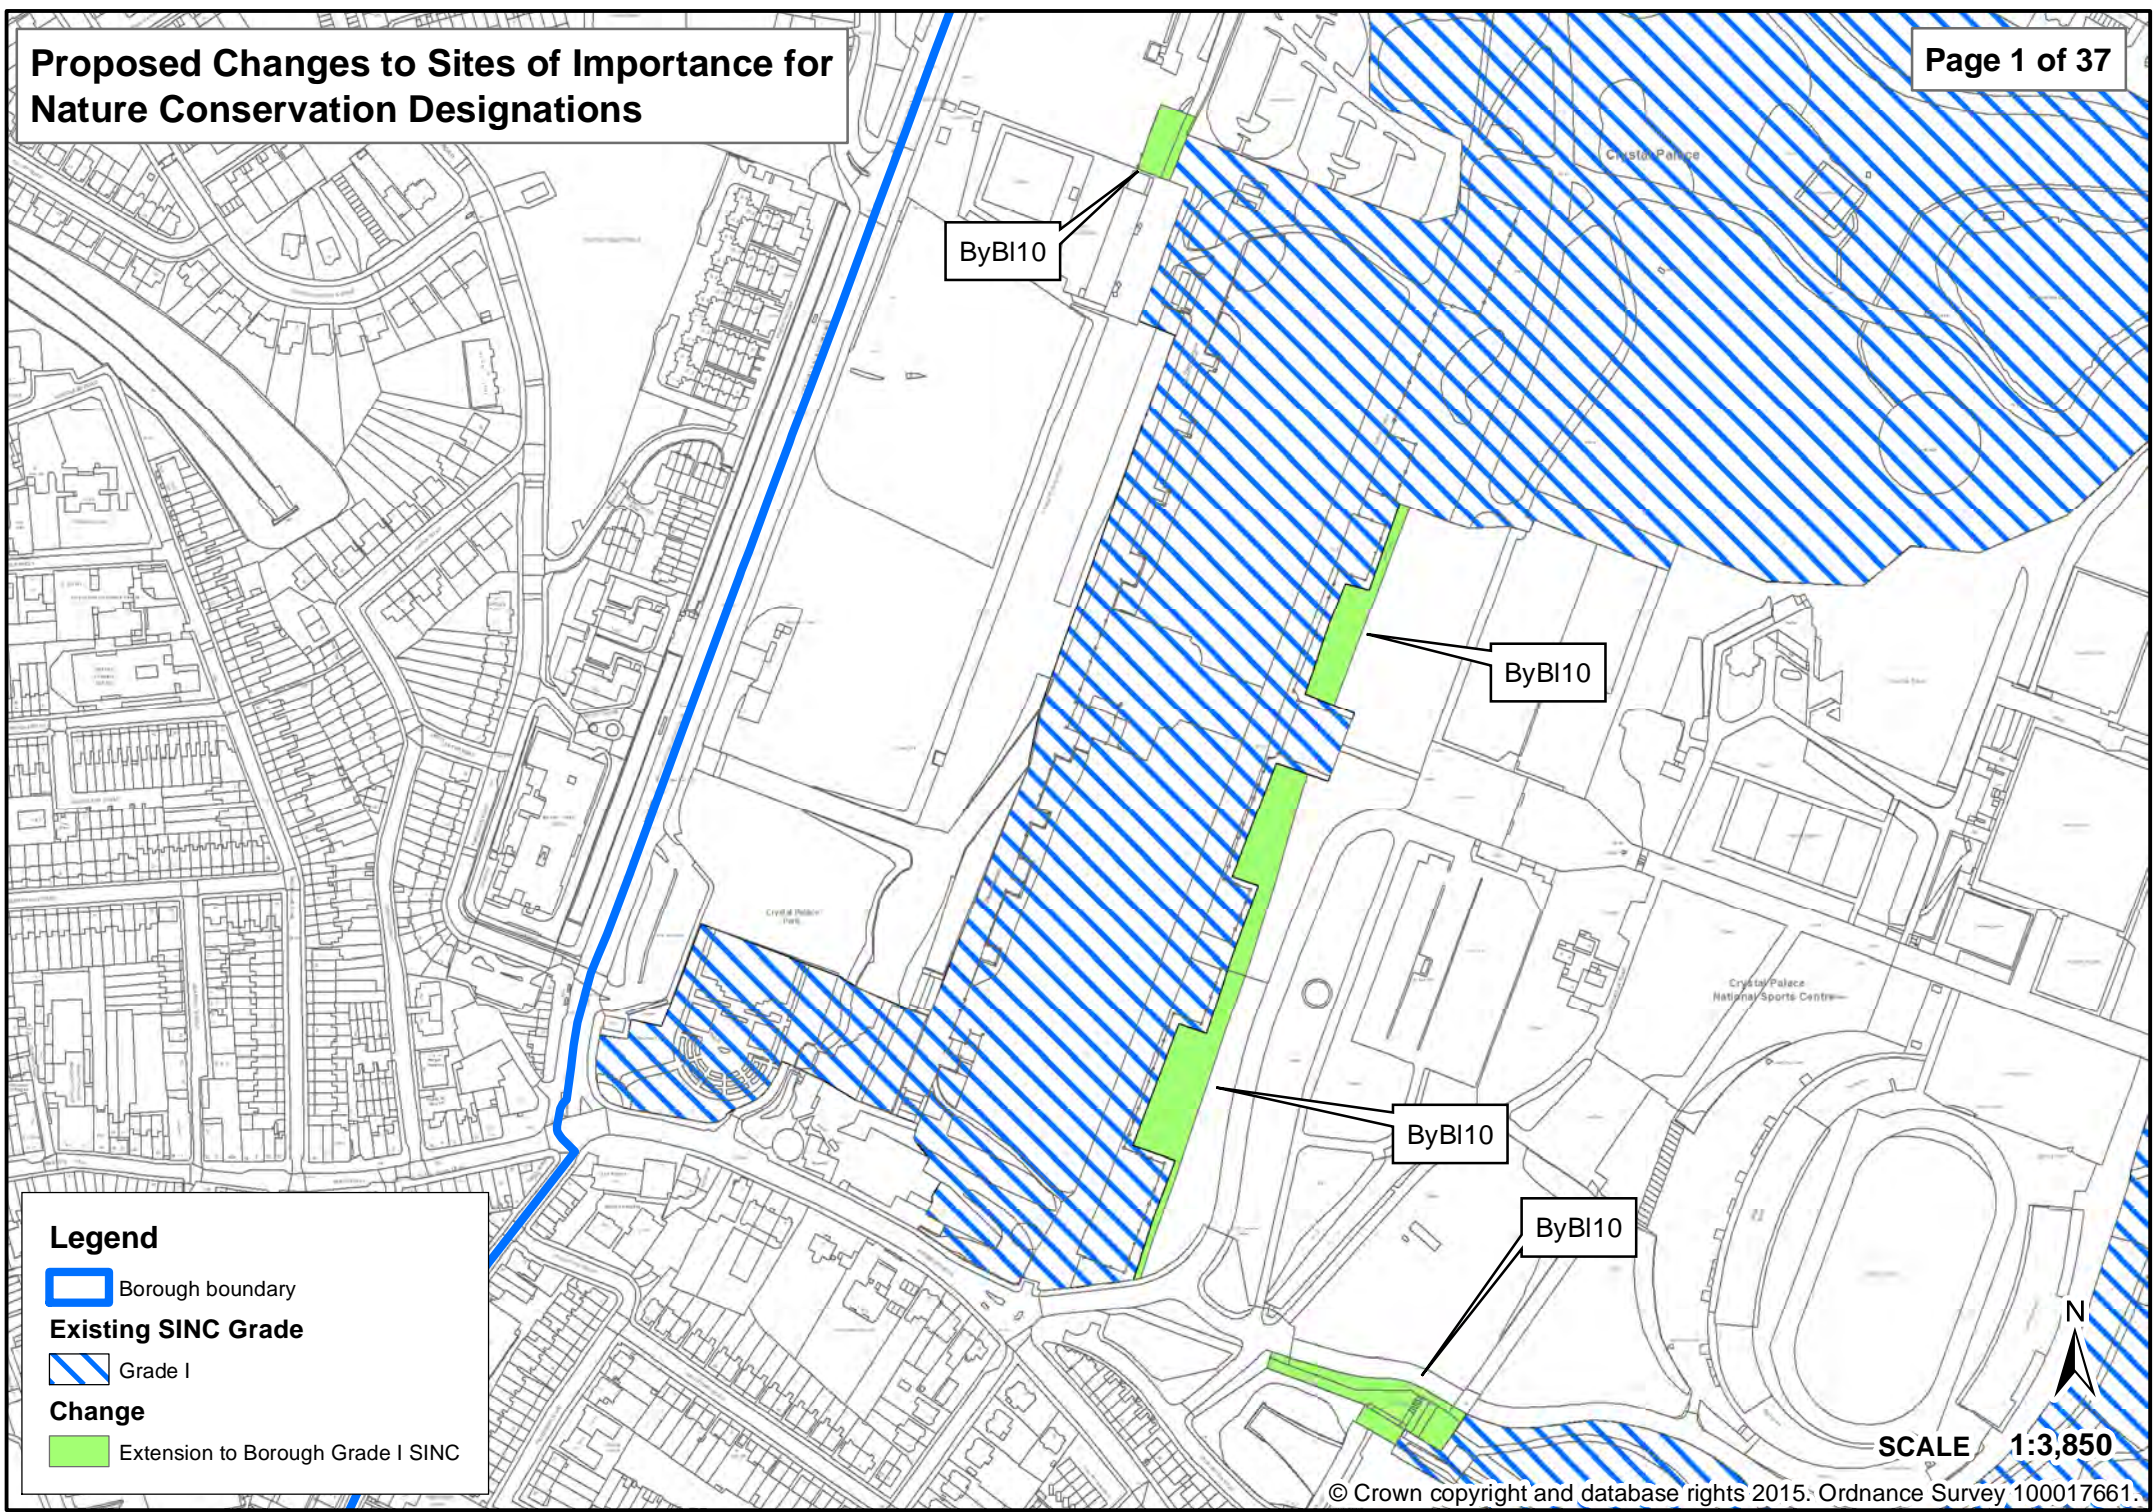

Proposed Changes to Sites of Importance for Nature Conservation Designations

Legend

 Borough boundary

Existing SINC Grade

 Grade I

Change

 Extension to Borough Grade I SINC

SCALE 1:3,850

Proposed Changes to Sites of Importance for Nature Conservation Designations

ByL20

Legend

-  Borough boundary
- Change**
-  New Local SINC

Proposed Changes to Sites of Importance for Nature Conservation Designations

Legend

 Borough boundary

Change

 New Local SINIC

ByL15

N

SCALE 1:4,290